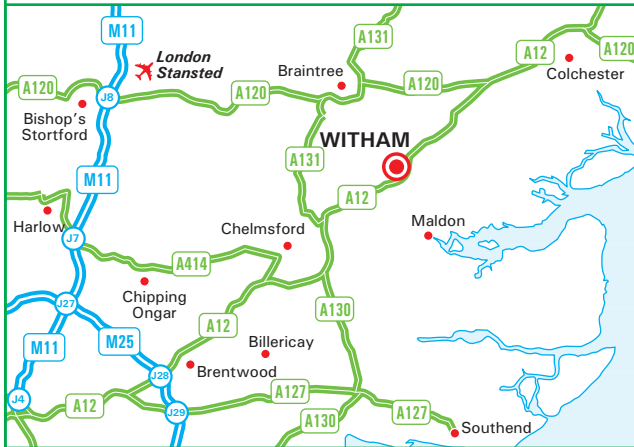

Excellence in Galvanizing

WEDGE

South East Galvanizers Ltd

Crittall Road

Witham, Essex, CM8 3DR

Tel: 01376 501501

Email: south.east@wedge-galv.co.uk

www.wedge-galv.co.uk

From A12

Leave the A12 at junction 22 (signed Witham, B1389 & Maldon (B1018)).

Continue straight on at a set lights onto Colchester Road (B1389) following signs for Witham, B1389 & Maldon (B1018).

Continue straight over a mini-roundabout, remaining on Colchester Road (B1389).

Turn right onto Crittall Road.

At the T-junction, turn right, remaining on Crittall Road.

We are located on the left hand side of the road (see inset).

By Train 

Witham is served by trains from London Liverpool Street, Romford, Chelmsford, Colchester, Braintree and Ipswich.