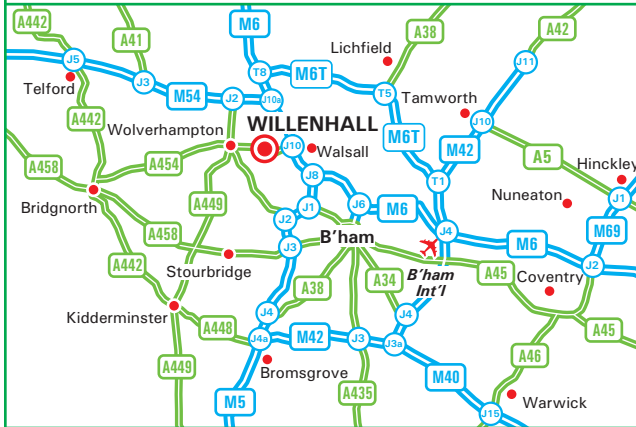

Excellence in Galvanizing

WEDGE

B.E.Wedge Ltd
Stafford Street
Willenhall, West Midlands, WV13 1RZ
Tel: 01902 630311
Email: wedge@wggltd.co.uk
www.wedge-galv.co.uk

From M6
Leave the M6 at Junction 10 (signed Walsall, Wolverhampton, & A454).
Join the A454 (Black Country Route) towards Wolverhampton.
Leave the A454 (Black Country Route) at the Keyway Junction (signed Wolverhampton (A454), Willenhall & Wednesfield).
At the roundabout at the bottom of the slip road take the second exit onto The Keyway (A454).
At the next roundabout, take the third exit onto Somerford Place - B4464 (signed Willenhall & B4464).
Turn left at the mini-roundabout onto Pinson Road - B4484 (signed Wednesfield & B4484).
Turn right at the next mini-roundabout and follow the one way signs onto Moat Street.
Turn right onto Gower Street. Turn right onto Little Wood Street. Turn right onto Stafford St
We are located on the right hand side of the road (see inset).
Goods Inwards is located on Gower Street
Midland Metro
The nearest stop is Bilston Central.
Airport
Birmingham Airport is approximately 40 minutes drive away.