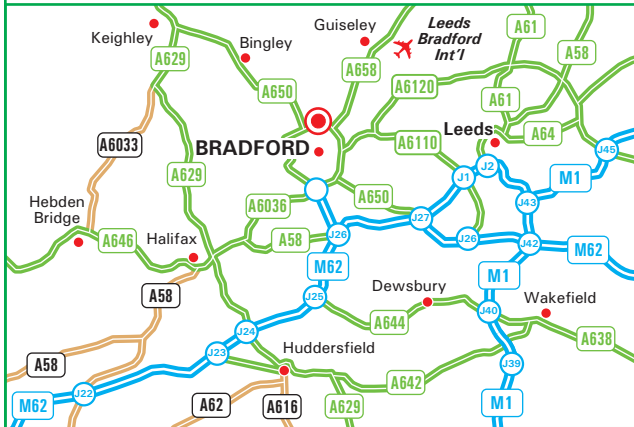

Excellence in Galvanizing

WEDGE

Metaltrat Galvanizers

Metaltrat House, Canal Road
Bradford, West Yorkshire, BD2 1AN
Tel: 01274 221500
Email: metaltrat@wggltd.co.uk
www.wedge-galv.co.uk

From M62
Leave the M62 at Junction 26 (signed Bradford, M606, Halifax & A58).
Join the M606 towards Bradford.
At Junction 3, join the A6177 (Ring Road)
Continue on the A6177 until the junction with the A6037 (signed to Shipley).
Turn left onto the A6037 - Canal Road (Clive Brook Car dealership on right).
We are located on the left hand side of the road (see inset).
Goods Inwards is located on Hillam Road - The next left turning

Train
There are two train stations in Bradford City Centre.
Bradford Forster Square is served by trains from Leeds, Shipley, Skipton, Keighley, Bingley, Guiseley & Ilkley
Bradford Interchange is served by trains from Leeds, Manchester, Halifax, York, Blackburn, Selby and Blackpool.

Airport
Leeds Bradford International Airport is approximately 20 minutes drive away.